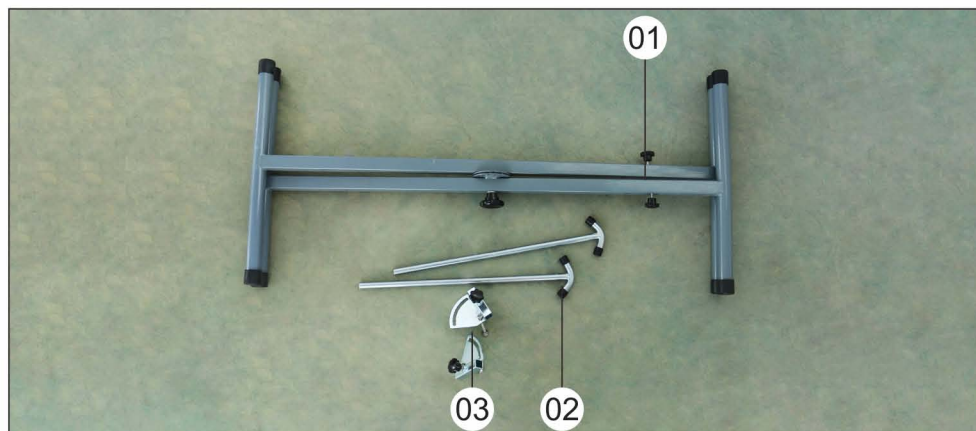

X-Shape Stand Assembly Instruction

Model: PS-D

Guangzhou ANONA Import & Export Co., Ltd

Tel: 0086-20-87460378

Direct Line: 0086-13005123276

E-mail: anona@anonaauto.com

Website: www.anonaauto.com

Address: Room 407, No. 83 Huadi Avenue Middle Road, Liwan District,
Guangzhou, Guangdong, China

Guangzhou ANONA Import & Export Co., Ltd

Packing List

| Item No. | Part Name | Qty. |
|----------|----------------------------------|-------|
| 01 | X Stand | 1 pc |
| 02 | Adjustable Arm | 2 pcs |
| 03 | Fan-Shaped Connector(with screw) | 2 pcs |

Package Information

- Carton Size: 130 x 64 x 12 cm
- Gross Weight: 9.5 kg

A Assemble "X Stand"

Before

After

B Assemble "Fan-Shaped Connector"

Before

After

C Assemble "Adjustable Arm"

Before

After