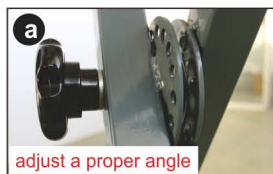

Package Information

- Carton Size: 130 x 64 x 12 cm
- Gross Weight: 9.5 kg

A Assemble "X Stand"

Before

After

B Assemble "Fan-Shaped Connector"

Before

After

C Assemble "Adjustable Arm"

Before

After