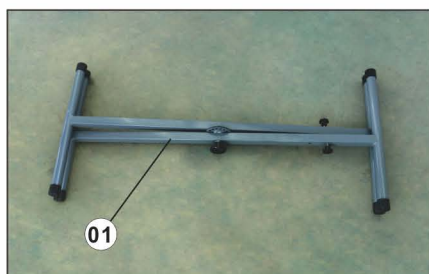

Guangzhou ANONA Import & Export Co., Ltd

Packing List

| Item No. | Part Name | Qty. |
|----------|----------------------------------|-------|
| 01 | X Stand | 1 pc |
| 02 | Adjustable Arm | 2 pcs |
| 03 | Fan-Shaped Connector(with screw) | 2 pcs |

Package Information

- Carton Size: 130 x 64 x 12 cm
- Gross Weight: 9.5 kg

A Assemble "X Stand"

Before

After

B Assemble "Fan-Shaped Connector"

Before

After

C Assemble "Adjustable Arm"

Before

After